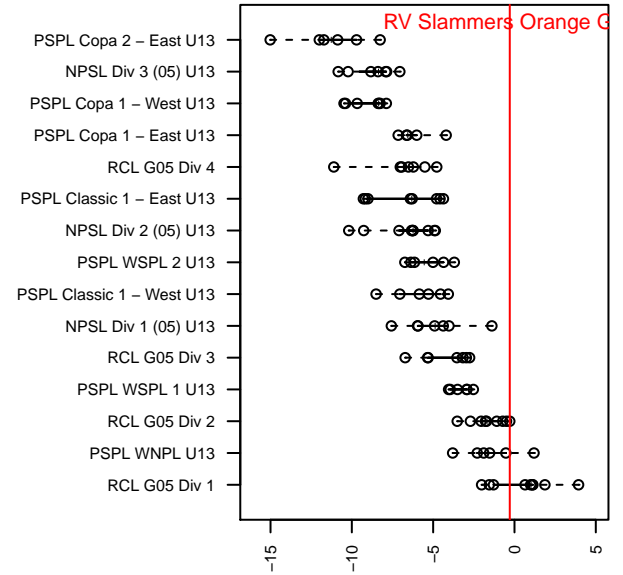

**attack and defense rating
relative to others at age
and all opponents in last 13 months**