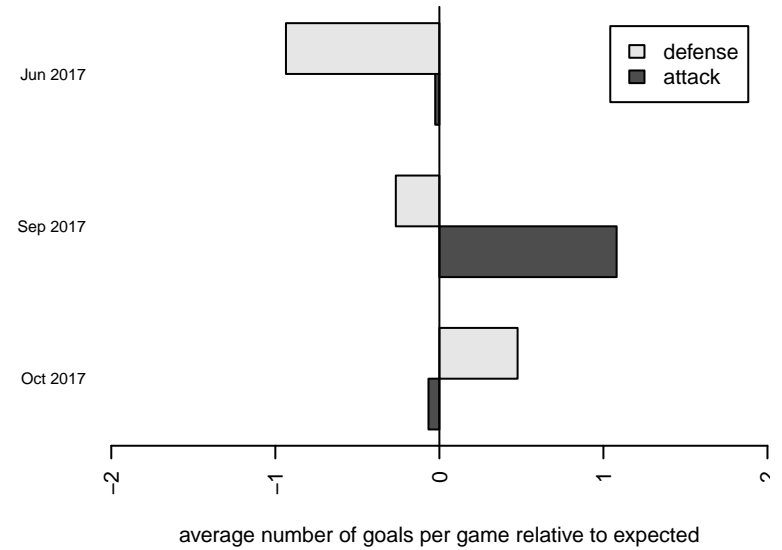

Performance relative to 13 month average