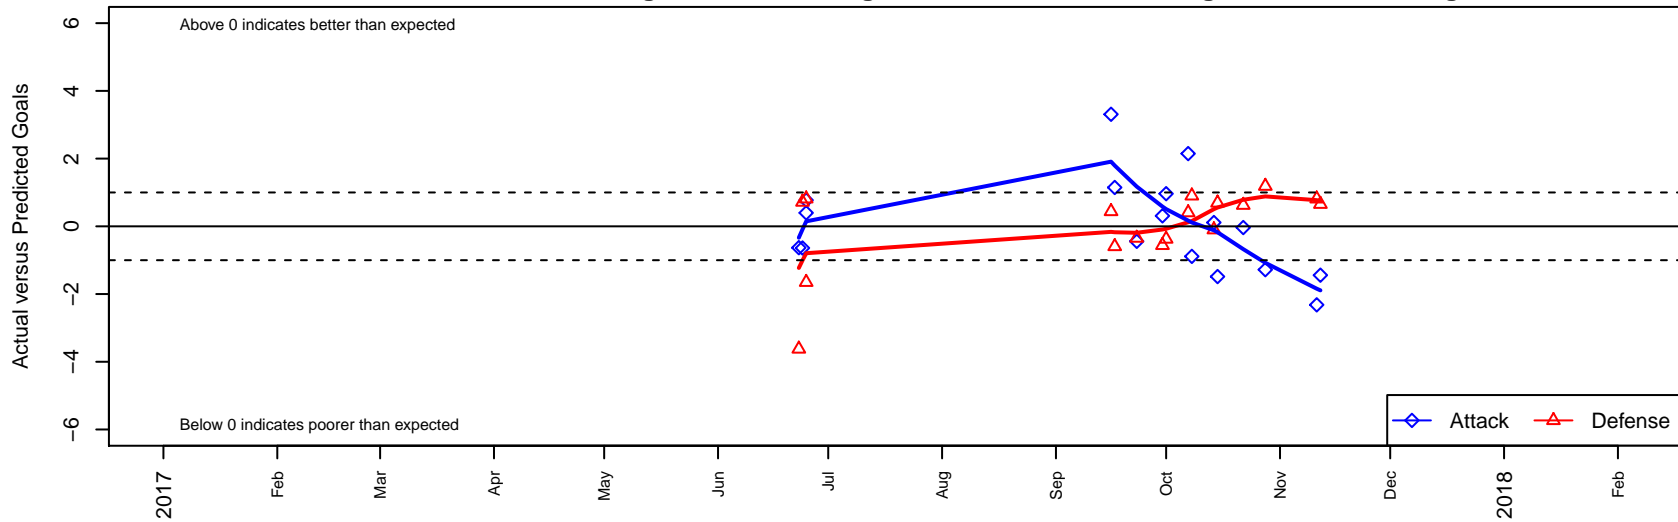

RV Slammers Orange G05

Rainier Valley Slammers
 Auburn, WA
 G05 total strength=1325
 attack=4.84 defense=7.86
 fall league = RCL G05 Div 2
 notes= Dorman 2013

alt names used:
 Rainier Valley Slammers

Venues played:
 2017 RVS Classic GU14
 2017 RCL G05 Div 2

RV Slammers Orange G05
 Dots are actual minus expected GF (blue circles) and GA (red triangles).
 Blue line is smoothed change in attack strength. Red is smoothed change in defense strength.

**attack and defense variance (black dot)
relative to other teams
and top 10 in region**